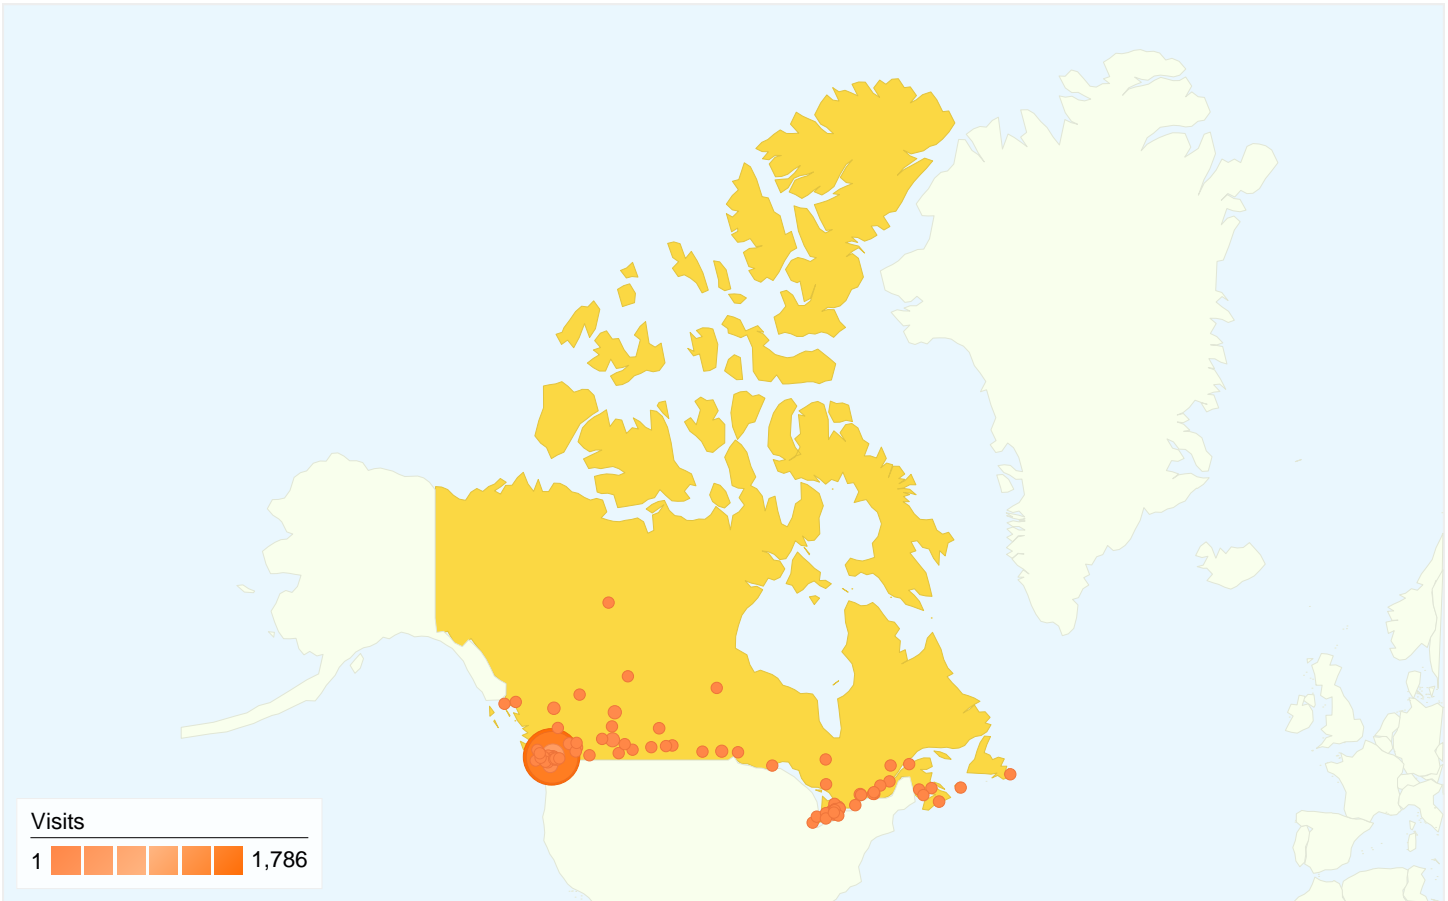

Country/Territory Detail:

Canada

Jul 1, 2007 - Jul 31, 2007

This country/territory sent 5,984 visits via 99 cities

Site Usage

| City | Visits | Pages/Visit | Avg. Time on Site | % New Visits | Bounce Rate |
|----------------|--------|-------------|-------------------|--------------|-------------|
| West Vancouver | 1,786 | 2.02 | 00:04:21 | 31.58% | 67.69% |
| Vancouver | 1,597 | 2.74 | 00:05:08 | 52.10% | 54.16% |
| (not set) | 484 | 2.83 | 00:02:53 | 64.67% | 52.89% |
| Delta | 447 | 2.30 | 00:03:34 | 38.03% | 59.73% |
| Toronto | 225 | 2.88 | 00:02:22 | 69.33% | 46.22% |
| Markham | 178 | 2.23 | 00:04:31 | 2.81% | 54.49% |
| Victoria | 135 | 2.89 | 00:02:34 | 80.74% | 45.19% |
| Calgary | 109 | 2.89 | 00:02:38 | 67.89% | 56.88% |
| Surrey | 96 | 3.21 | 00:04:28 | 64.58% | 48.96% |

| | | | | | |
|-----------------|----|------|----------|--------|--------------|
| New Westminster | 80 | 3.11 | 00:03:56 | 82.50% | 57.50% |
| | | | | | 1 - 10 of 99 |