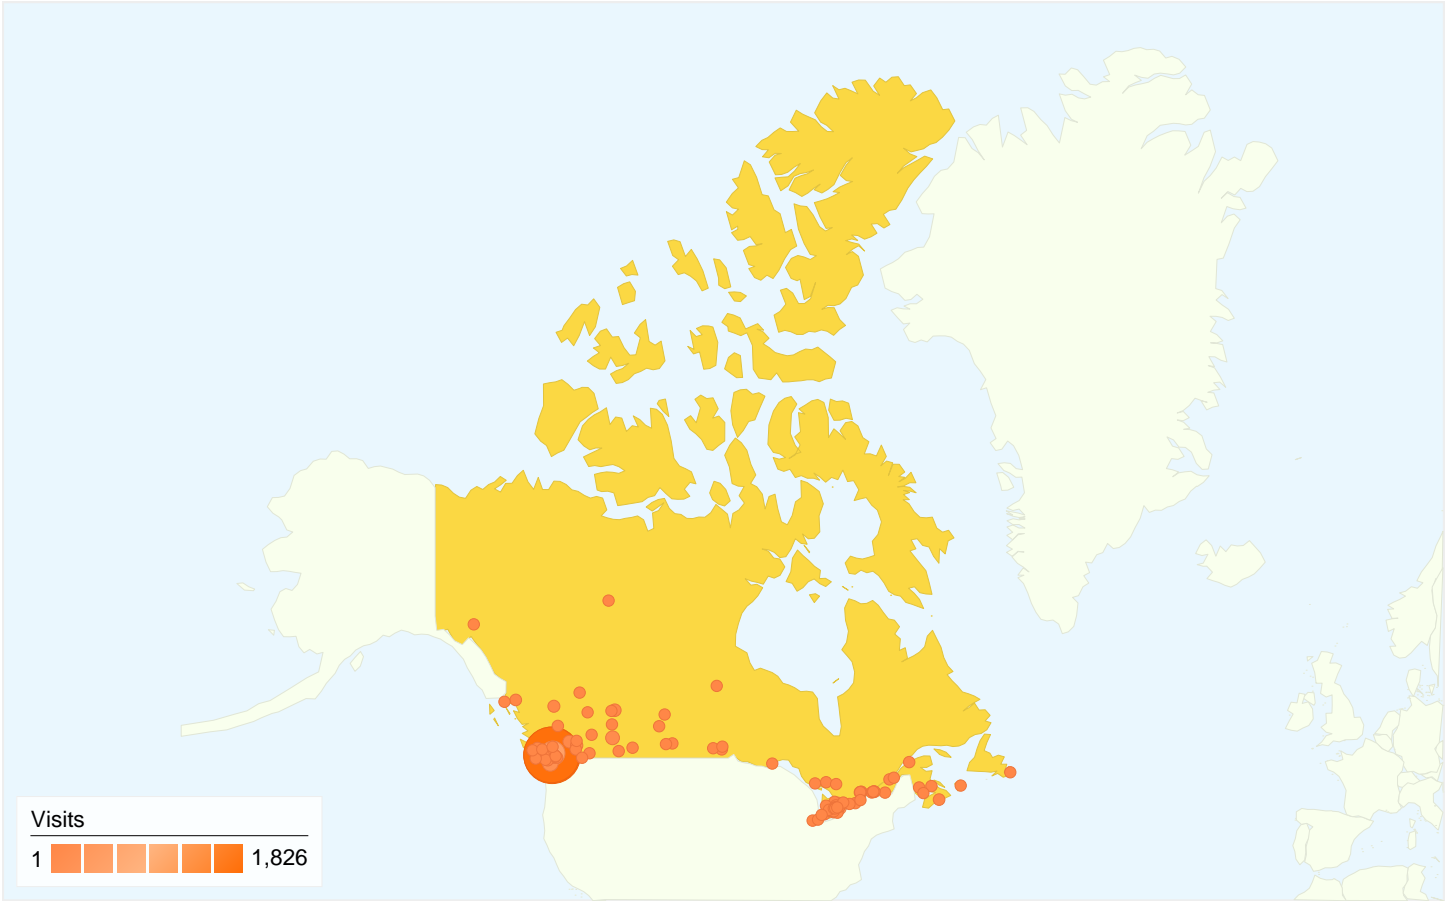

Country/Territory Detail:

Canada

Aug 1, 2007 - Aug 31, 2007

This country/territory sent 6,706 visits via 108 cities

Site Usage

City	Visits	Pages/Visit	Avg. Time on Site	% New Visits	Bounce Rate
Visits 6,706 % of Site Total: 84.46%	Pages/Visit 2.57 Site Avg: 2.54 (1.22%)	Avg. Time on Site 00:04:39 Site Avg: 00:04:33 (2.19%)	% New Visits 47.97% Site Avg: 53.84% (-10.90%)	Bounce Rate 56.43% Site Avg: 57.10% (-1.18%)	
Vancouver	1,826	2.75	00:07:00	49.34%	56.02%
West Vancouver	1,791	2.05	00:03:23	31.83%	68.06%
(not set)	590	3.01	00:04:42	58.47%	43.05%
Delta	527	2.81	00:03:58	45.16%	54.46%
Markham	308	2.15	00:04:56	2.60%	53.57%
Toronto	234	2.95	00:04:18	67.09%	52.99%
Victoria	182	2.78	00:02:25	67.58%	44.51%
Surrey	116	2.21	00:02:17	40.52%	50.86%
Calgary	102	2.80	00:03:04	46.08%	45.10%

New Westminster	94	2.78	00:02:49	77.66%	47.87%
					1 - 10 of 108