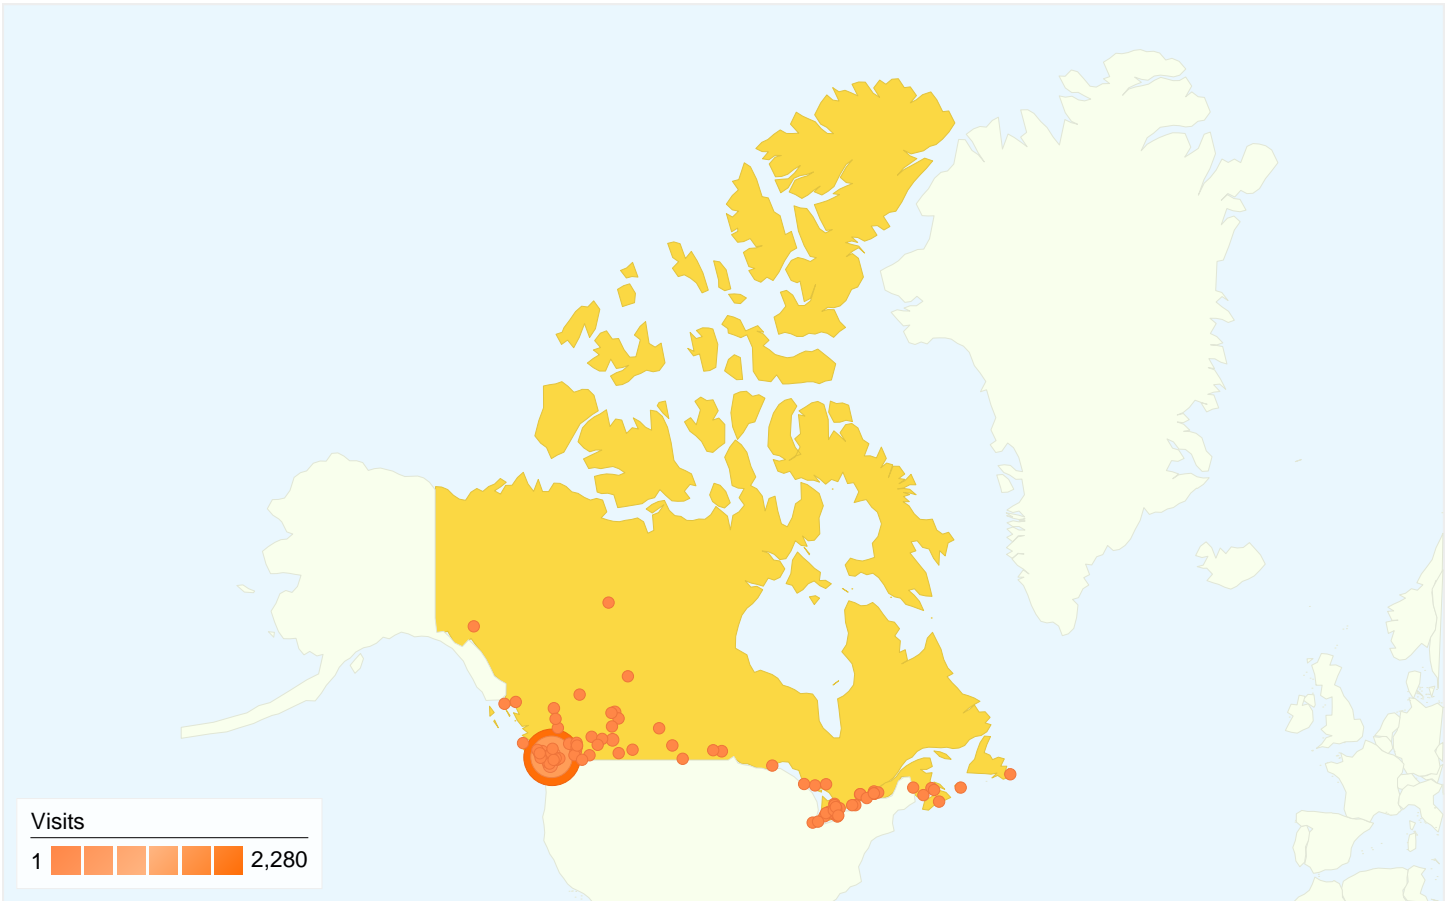

Country/Territory Detail:

Canada

Sep 1, 2007 - Sep 30, 2007

This country/territory sent 5,669 visits via 120 cities

Site Usage

| City | Visits | Pages/Visit | Avg. Time on Site | % New Visits | Bounce Rate |
|---|--|--|---|---|-------------|
| Visits 5,669 % of Site Total: 83.49% | Pages/Visit 2.76 Site Avg: 2.75 (0.31%) | Avg. Time on Site 00:02:07 Site Avg: 00:02:05 (1.58%) | % New Visits 46.27% Site Avg: 52.77% (-12.32%) | Bounce Rate 55.39% Site Avg: 55.94% (-0.98%) | |
| Vancouver | 2,280 | 2.81 | 00:02:38 | 41.36% | 53.51% |
| West Vancouver | 1,527 | 2.33 | 00:01:31 | 34.38% | 64.18% |
| Gibsons | 299 | 3.19 | 00:02:30 | 40.80% | 51.17% |
| Delta | 232 | 3.19 | 00:01:55 | 55.17% | 56.90% |
| Victoria | 157 | 3.19 | 00:02:47 | 75.16% | 35.67% |
| (not set) | 100 | 3.36 | 00:02:19 | 57.00% | 43.00% |
| Markham | 94 | 1.94 | 00:02:54 | 0.00% | 56.38% |
| Surrey | 70 | 2.57 | 00:01:14 | 64.29% | 60.00% |
| Calgary | 70 | 4.10 | 00:02:05 | 70.00% | 52.86% |